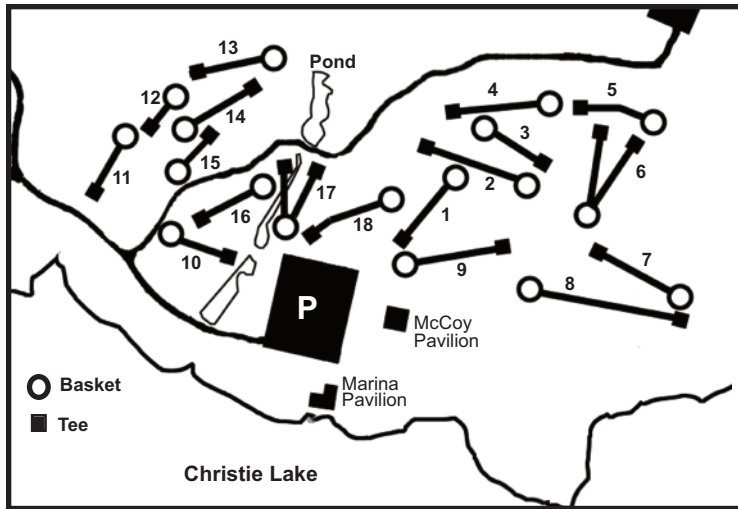

Hole	1	2	3	4	5	6	7	8	9	10	11	12	13	14	15	16	17	18	IN	Total	Distance (in feet)	Par	Name +/-
	230	207	181	225	311	342	244	240	202	189	215	230	240	257	225	176	221	349	2102	4322	red	3	
	355	255	225	294	400	432	329	310	274	240	281	231	420	311	342	200	401	2648	5522	white	4		
	3	3	3	4	4	4	3	3	3	3	3	3	3	4	3	3	3	4	59	65			

A Healthy Watershed for Everyone

Christie Lake Conservation Area  
1000 Highway 5 West, Dundas, Ontario. 905-628-3060

FOLD ALONG DOTTED LINE

**Rules and Regulations:**

- 1) Out of Bounds. A one stroke penalty occurs when a disc comes to rest more than 2m above ground, a disc falls in the water, the disc crosses a road or an OB line, or the disc becomes lost or unplayable.
  - 2) Never throw until the players ahead are out of range and the fairway is clear.
  - 3) One stroke is counted each time the disc is thrown or when a penalty occurs.
  - 4) Be courteous and earth-conscious. Please don't litter. Enjoy your round.
- All paved roads are OB. Hole #4 - OB line is behind basket on far side of trail. Hole #9 - Soccer field and prairie grass circle is OB.
- For a complete set of rules please visit pdga.com.

# Christie Lake Disc Golf Course

Course designed by:

A Healthy Watershed for Everyone