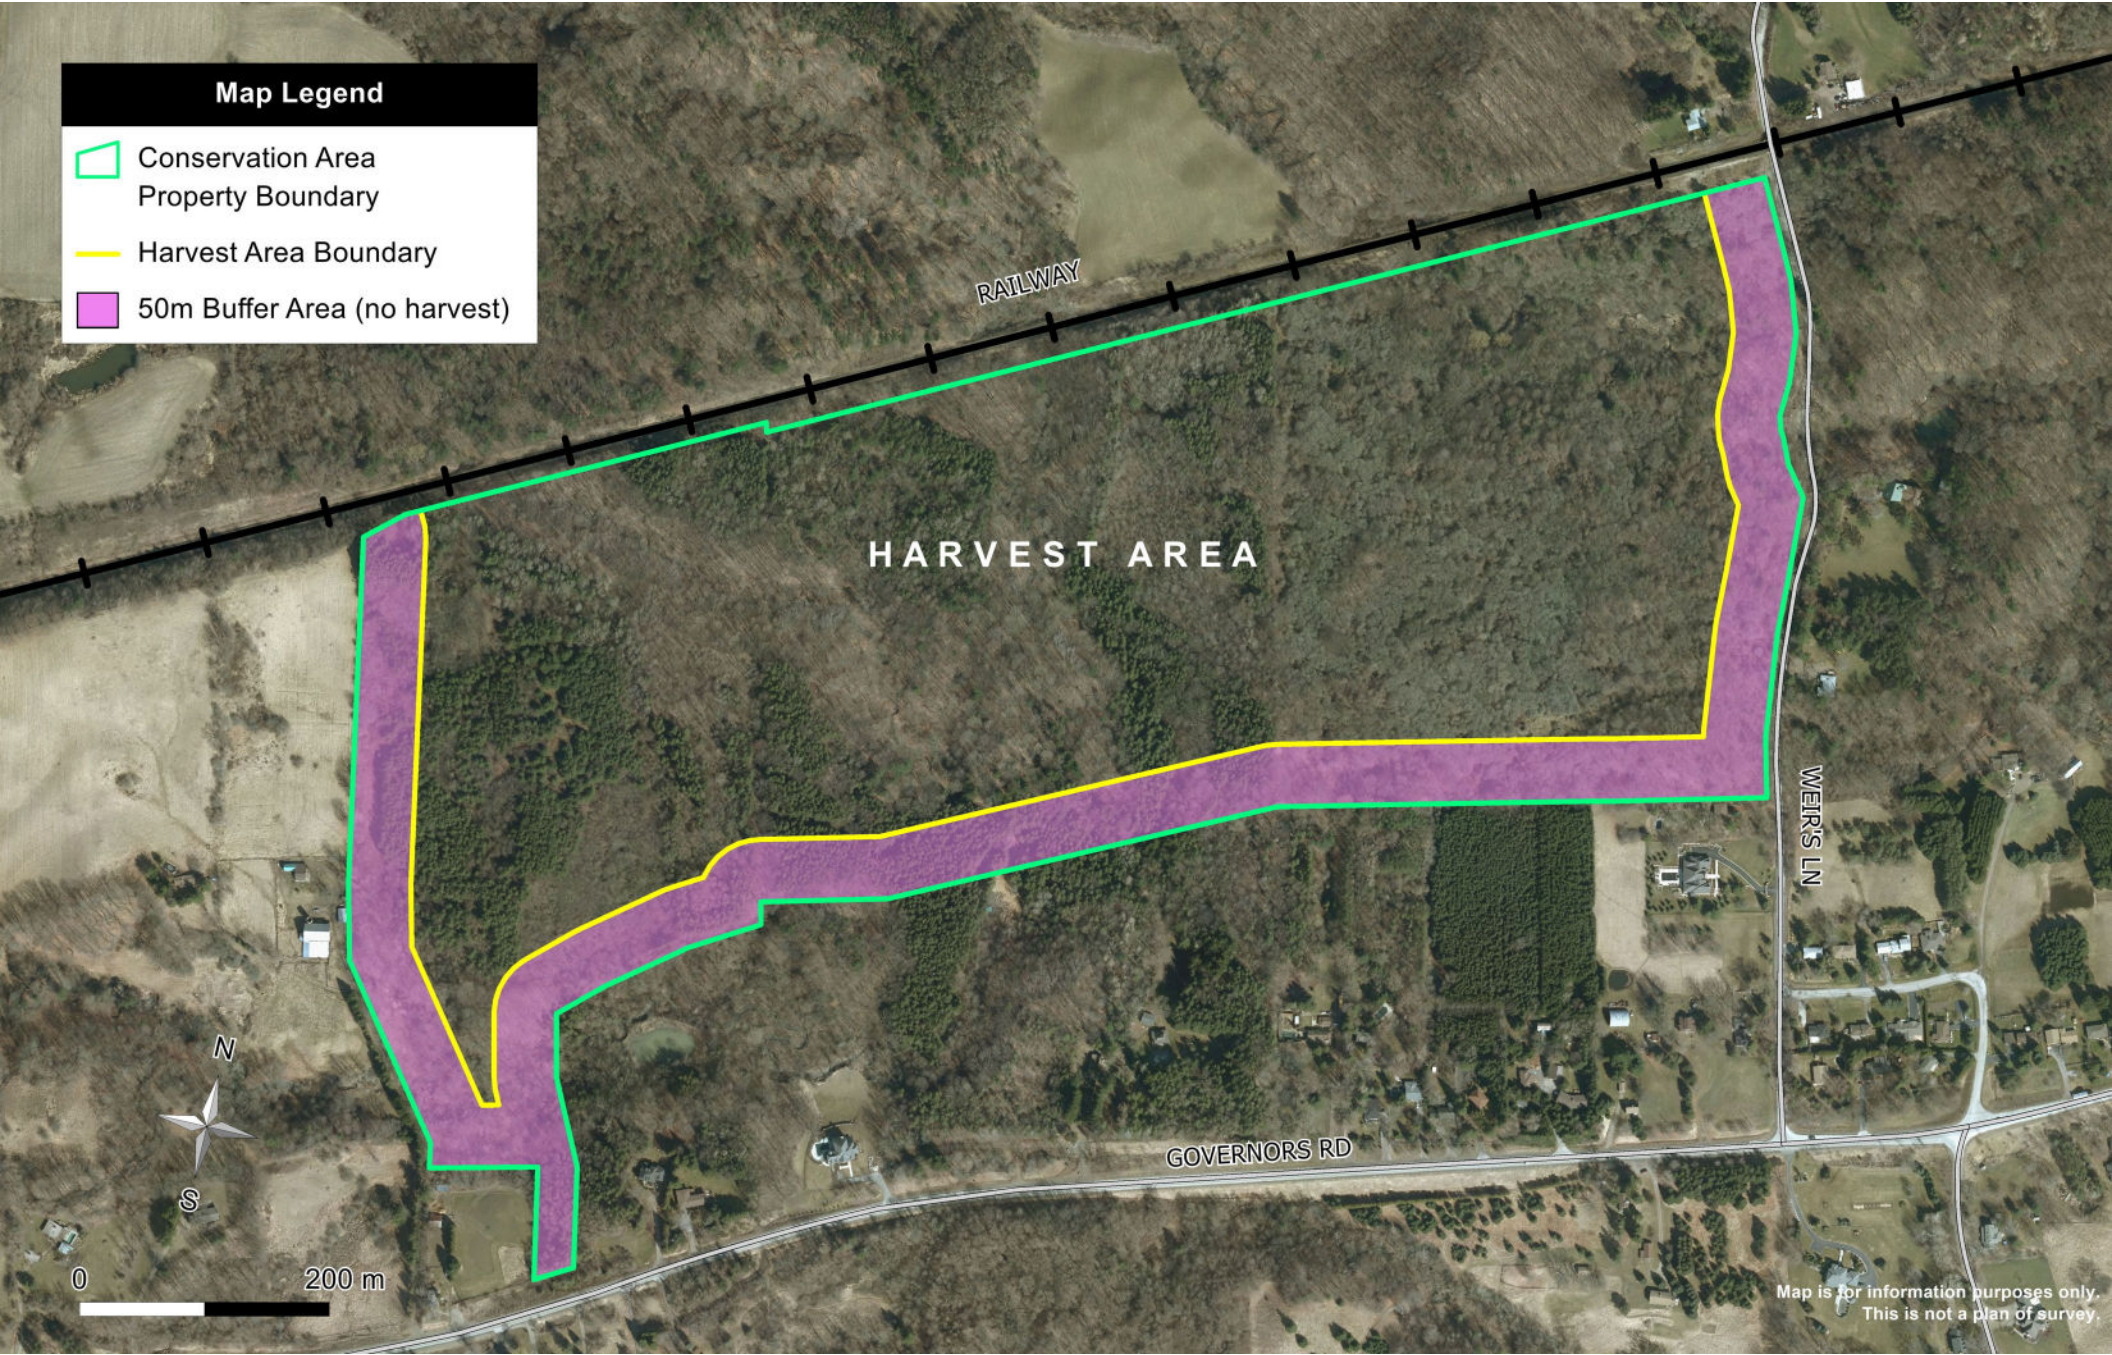

Map Legend

- Conservation Area Property Boundary
- Harvest Area Boundary
- 50m Buffer Area (no harvest)

Map is for information purposes only.
This is not a plan of survey.