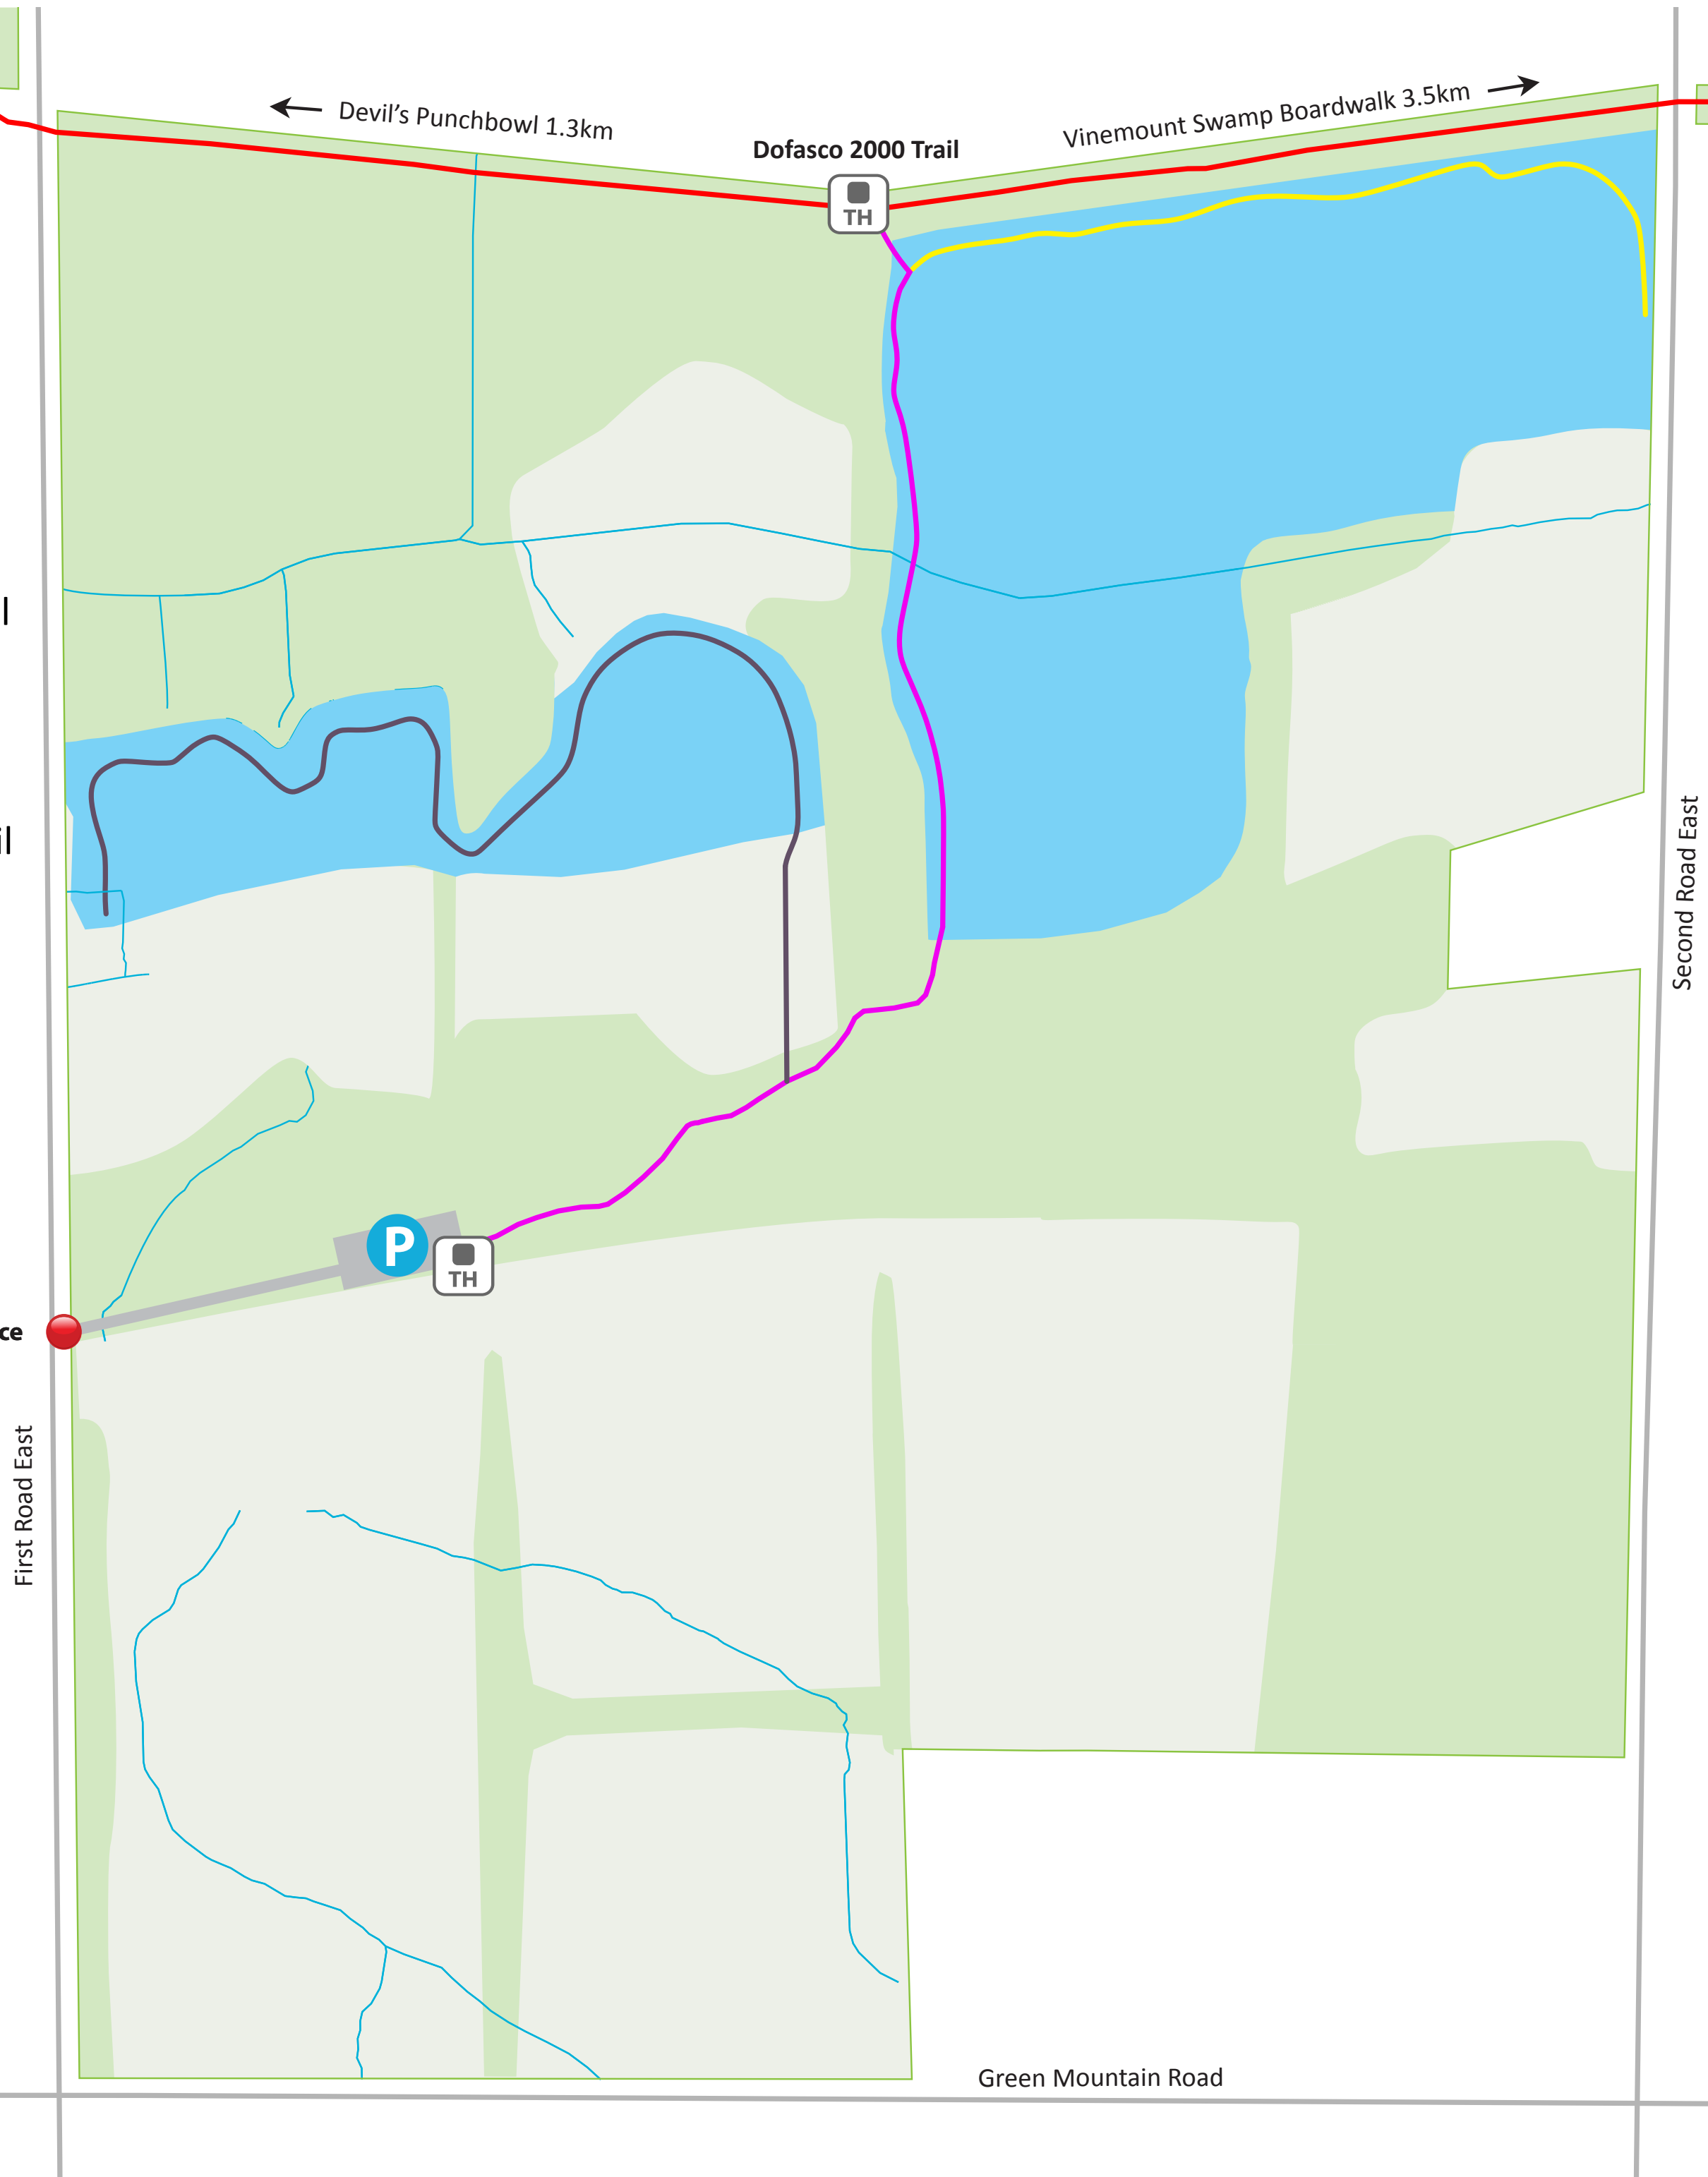

SALTFLEET CONSERVATION AREA

LEGEND

-  Parking
-  Wetland
-  Forest
-  Field
-  HCA Property
-  Watercourse
-  Trailhead
-  Dofasco 2000 Trail
-  Heritage Green Community Trust Trail
-  West Wetland Trail
-  East Wetland Trail

Pets must be on a leash at all times. Pet waste must be picked up and thrown away in the garbage.

Green Mountain Road