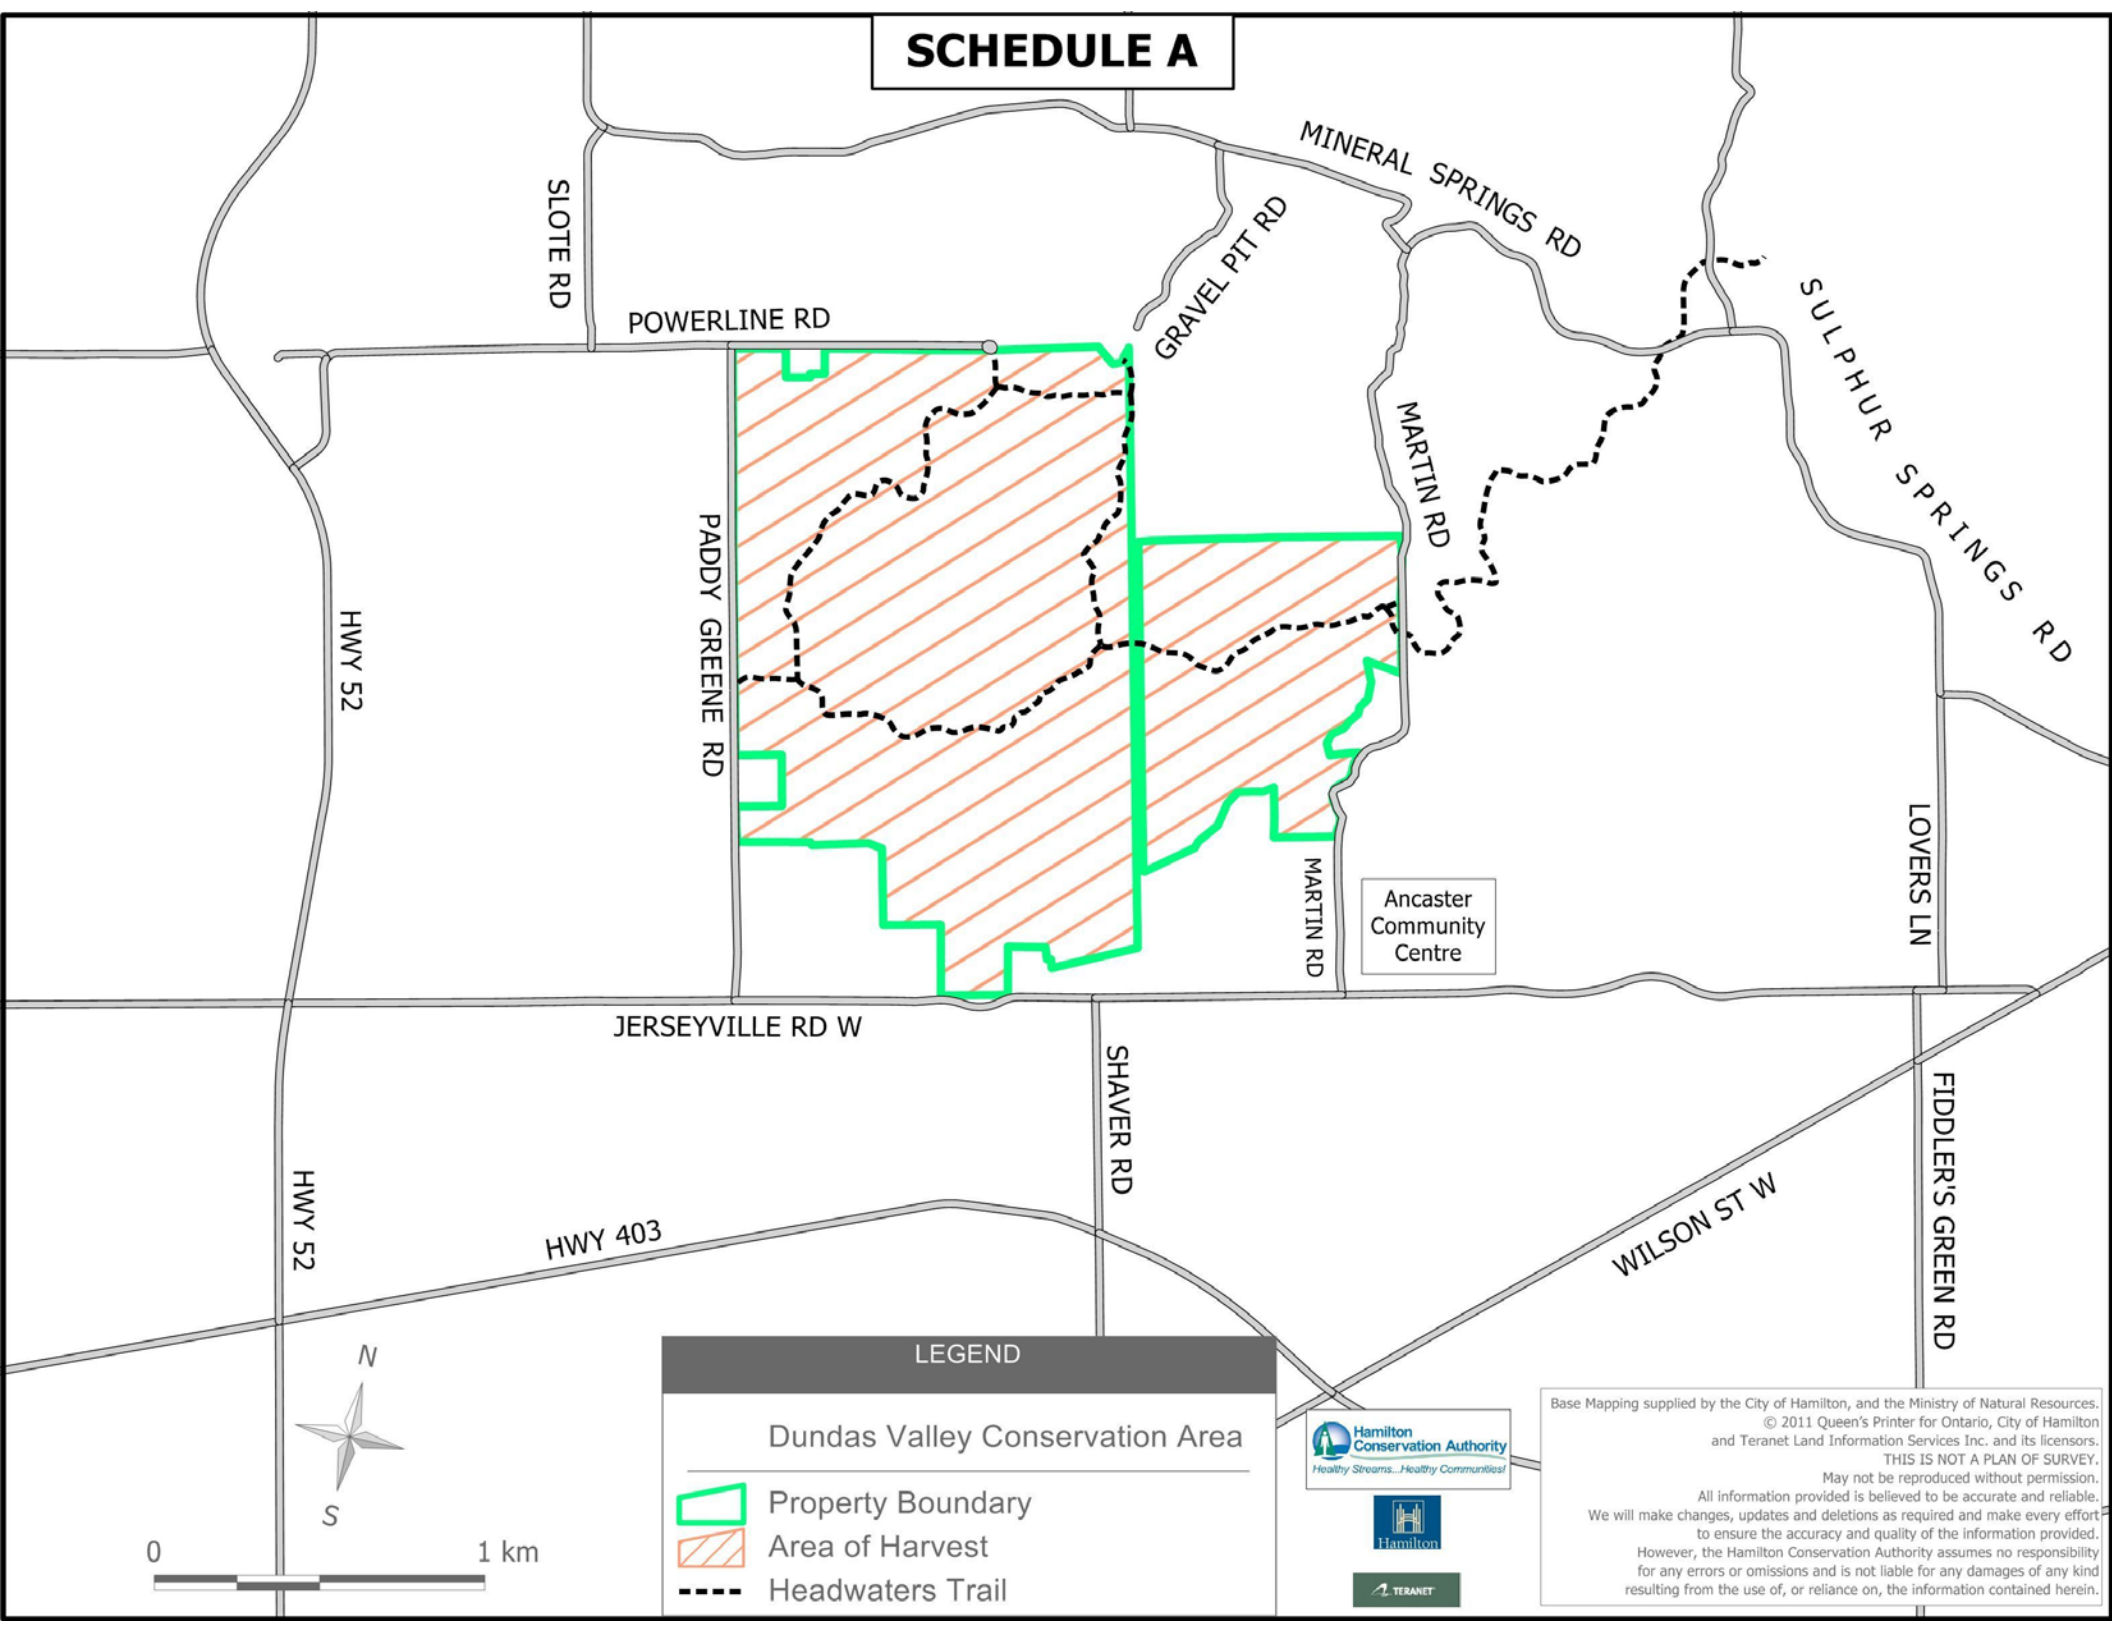

SCHEDULE A

LEGEND

Dundas Valley Conservation Area

-  Property Boundary
-  Area of Harvest
-  Headwaters Trail

Base Mapping supplied by the City of Hamilton, and the Ministry of Natural Resources.
© 2011 Queen's Printer for Ontario, City of Hamilton and Teranet Land Information Services Inc. and its licensors.
THIS IS NOT A PLAN OF SURVEY.
May not be reproduced without permission.
All information provided is believed to be accurate and reliable. We will make changes, updates and deletions as required and make every effort to ensure the accuracy and quality of the information provided. However, the Hamilton Conservation Authority assumes no responsibility for any errors or omissions and is not liable for any damages of any kind resulting from the use of, or reliance on, the information contained herein.