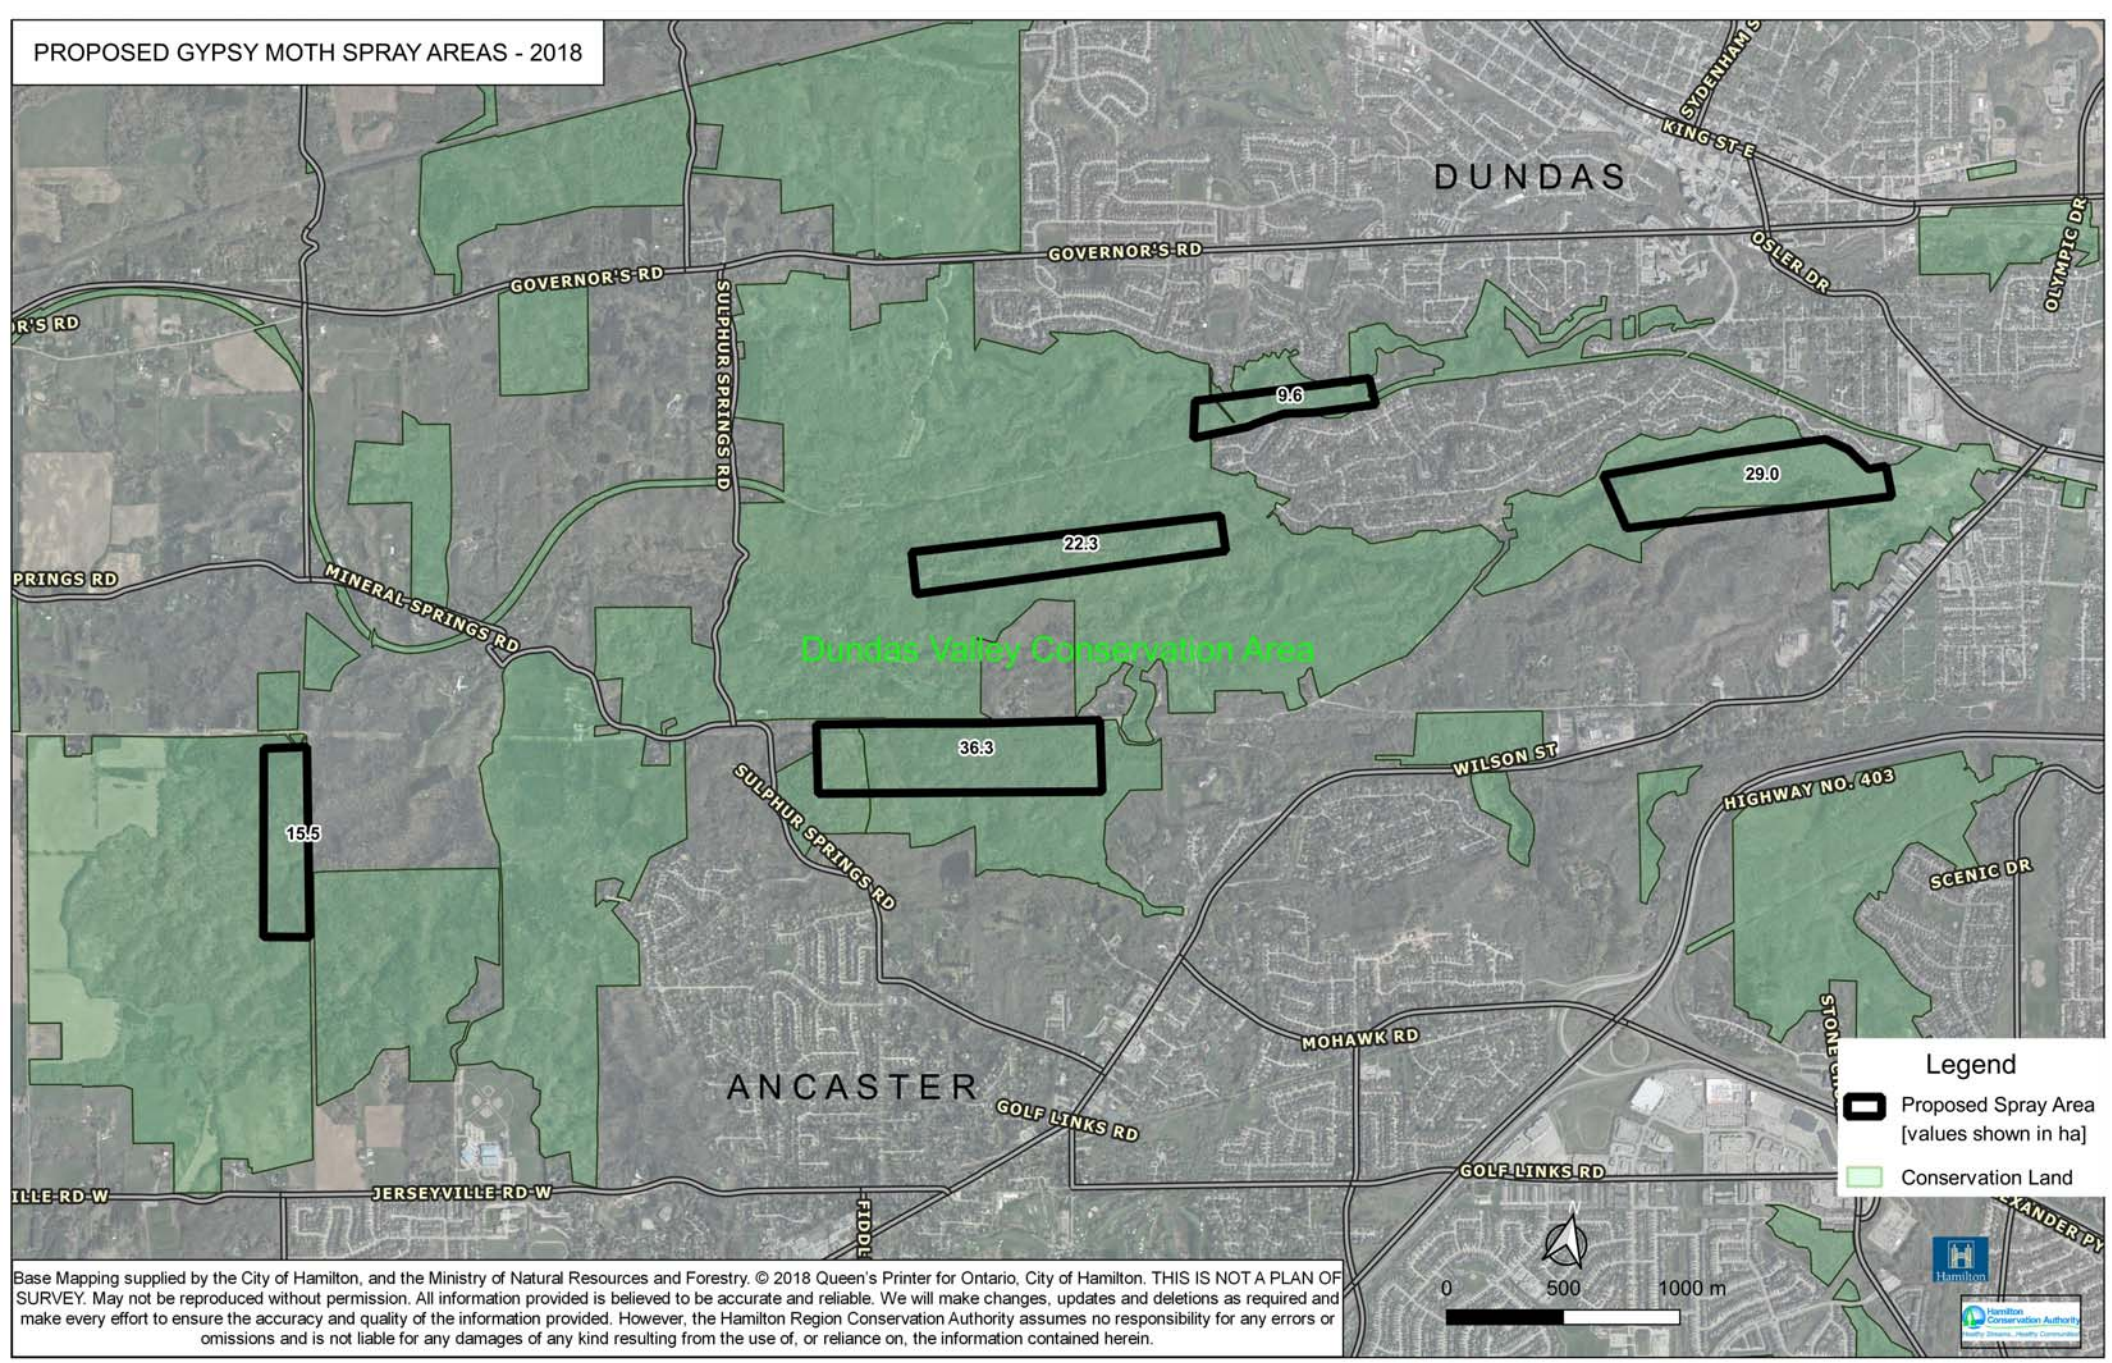

PROPOSED GYPSY MOTH SPRAY AREAS - 2018

Legend

- Proposed Spray Area [values shown in ha]
- Conservation Land

Base Mapping supplied by the City of Hamilton, and the Ministry of Natural Resources and Forestry. © 2018 Queen's Printer for Ontario, City of Hamilton. THIS IS NOT A PLAN OF SURVEY. May not be reproduced without permission. All information provided is believed to be accurate and reliable. We will make changes, updates and deletions as required and make every effort to ensure the accuracy and quality of the information provided. However, the Hamilton Region Conservation Authority assumes no responsibility for any errors or omissions and is not liable for any damages of any kind resulting from the use of, or reliance on, the information contained herein.