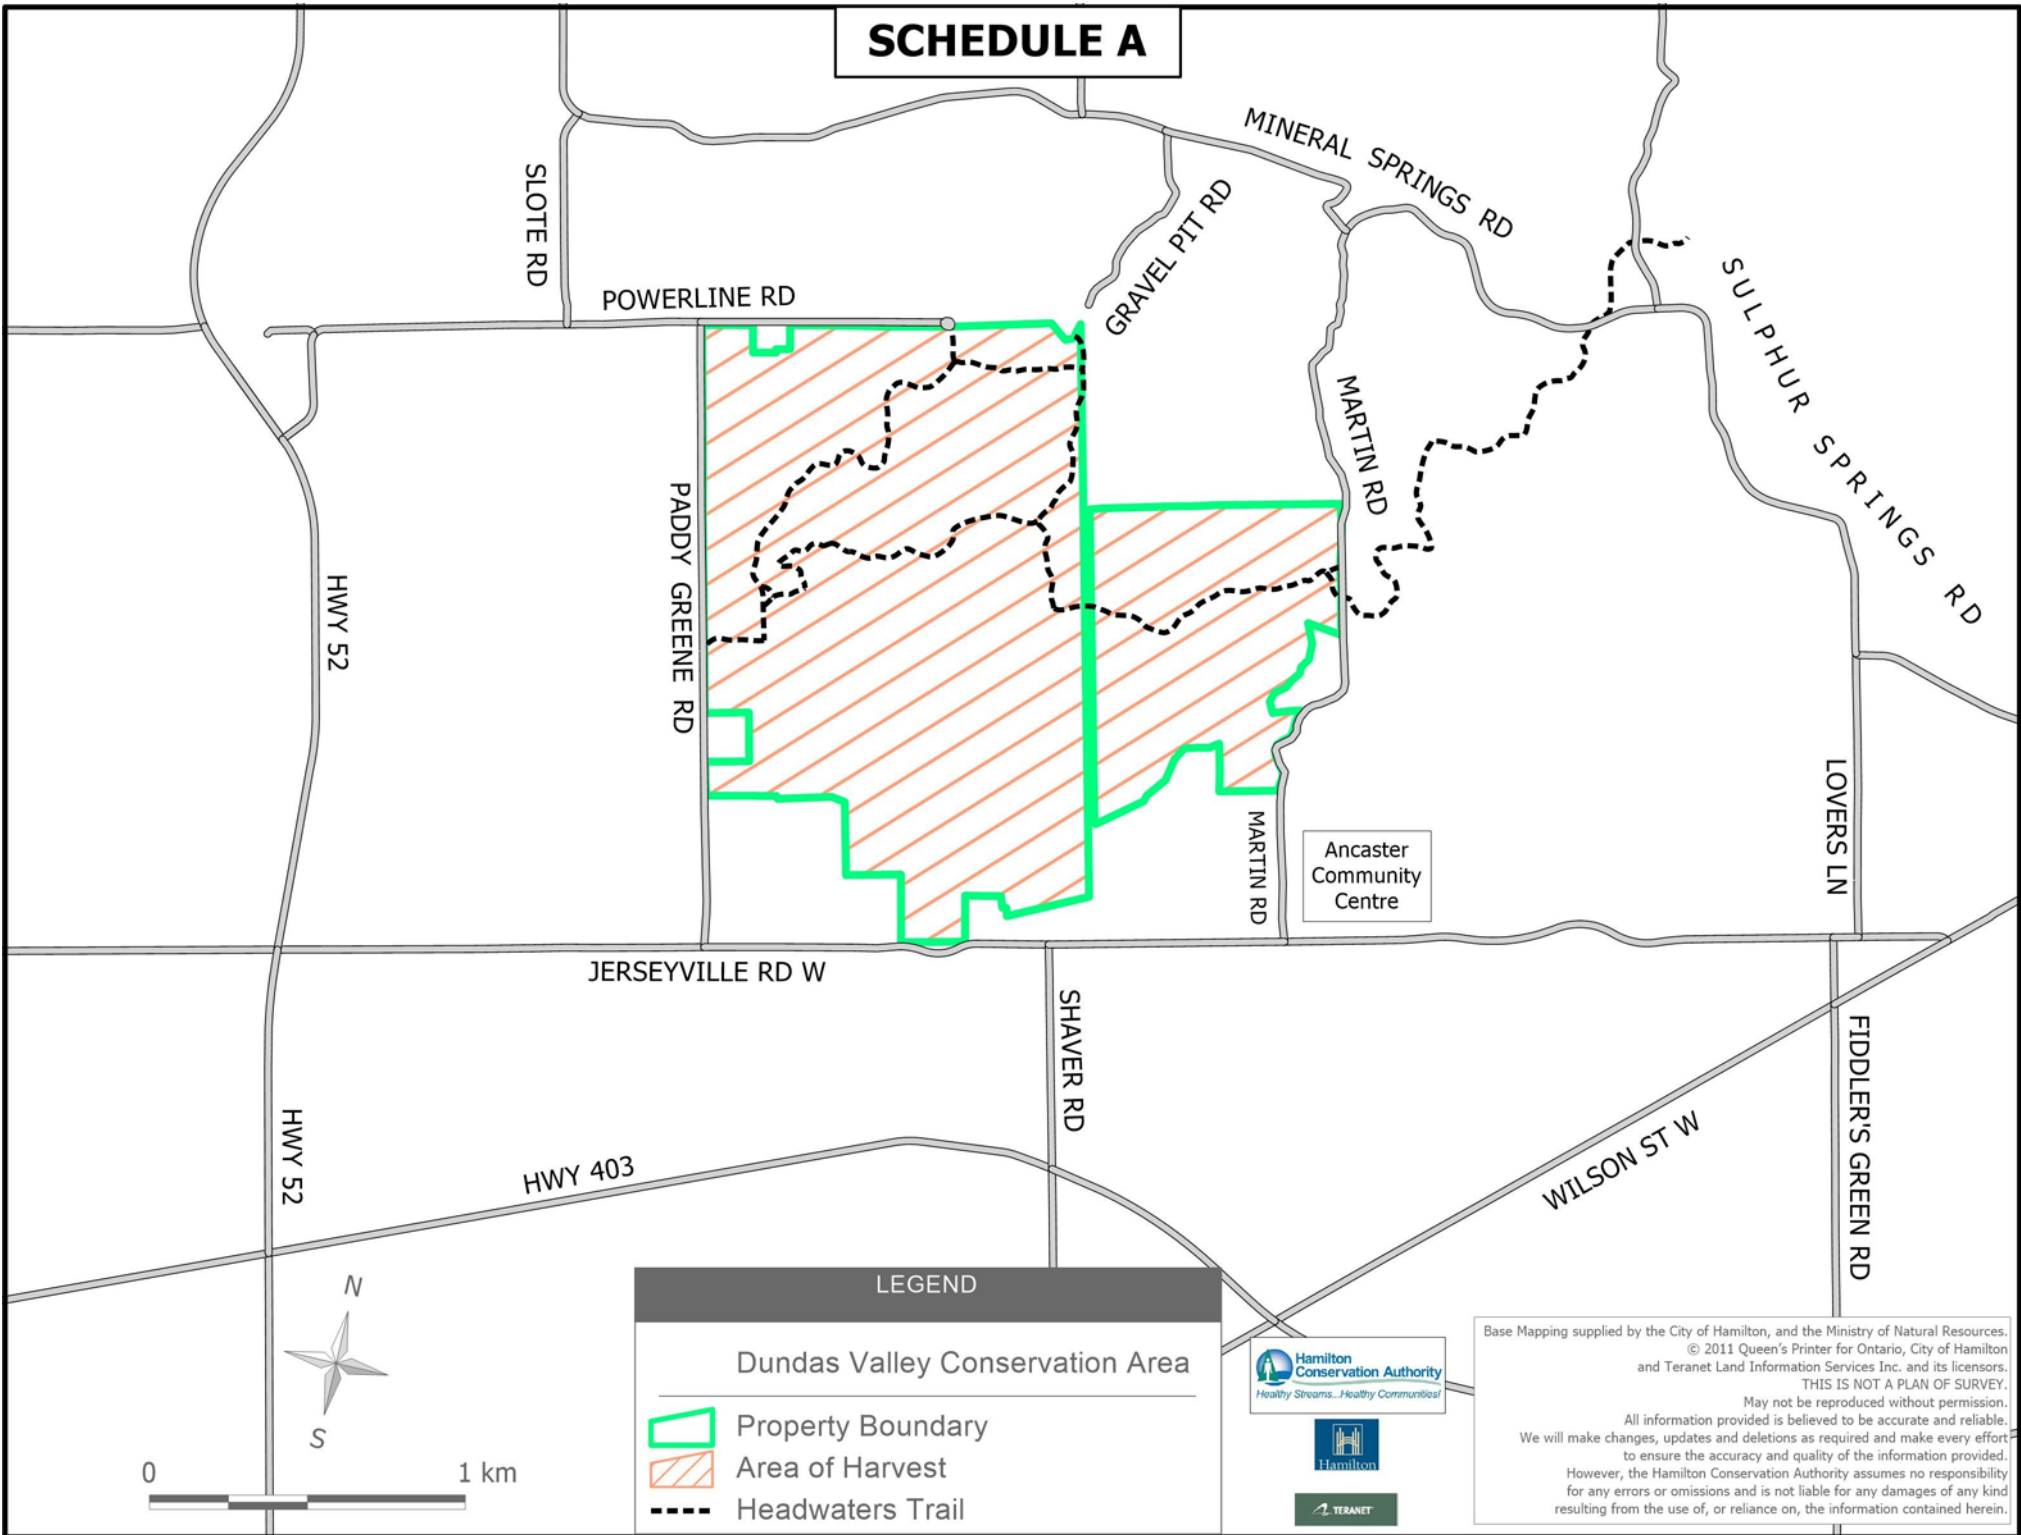

# SCHEDULE A

**LEGEND**

Dundas Valley Conservation Area

- Property Boundary
- Area of Harvest
- Headwaters Trail

Hamilton Conservation Authority  
Healthy Streams... Healthy Communities!

Hamilton

TERANET

Base Mapping supplied by the City of Hamilton, and the Ministry of Natural Resources.  
© 2011 Queen's Printer for Ontario, City of Hamilton and Teranet Land Information Services Inc. and its licensors.  
THIS IS NOT A PLAN OF SURVEY.  
May not be reproduced without permission.  
All information provided is believed to be accurate and reliable. We will make changes, updates and deletions as required and make every effort to ensure the accuracy and quality of the information provided. However, the Hamilton Conservation Authority assumes no responsibility for any errors or omissions and is not liable for any damages of any kind resulting from the use of, or reliance on, the information contained herein.