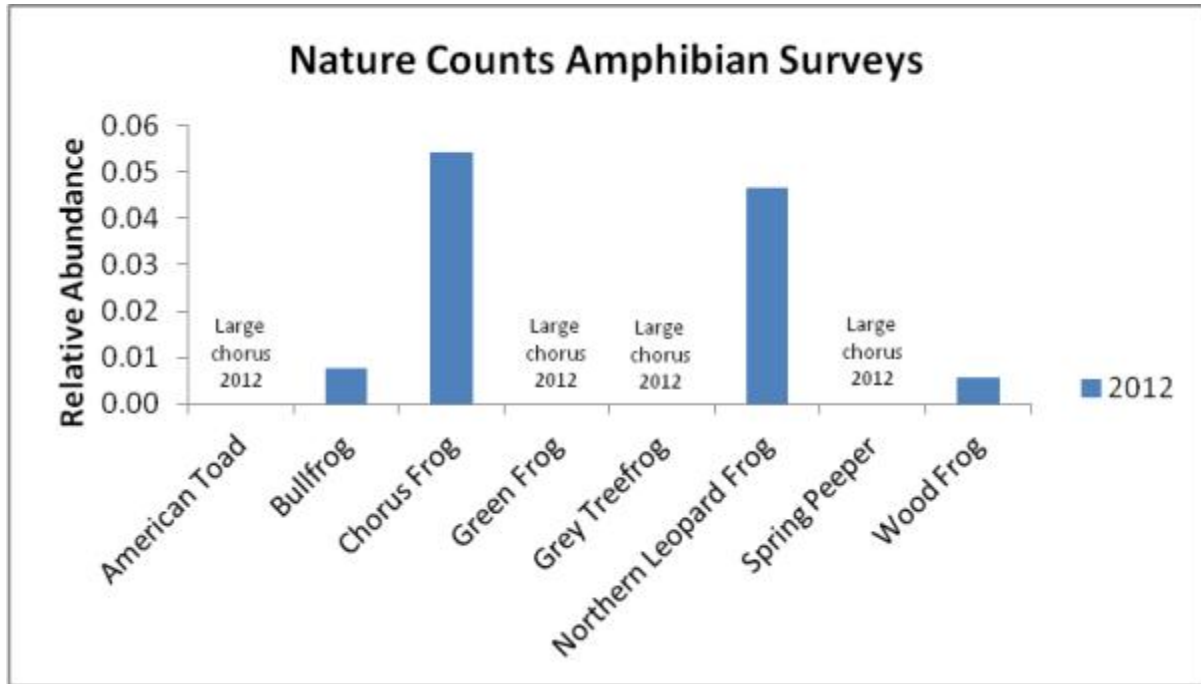

Here is the tally from the NAI's 2012 amphibian monitoring program:

**Total Number of frogs/toads:** >516

**Average number of frogs\toads per point count:** unestimatable

**Total species richness (number of species):** 8